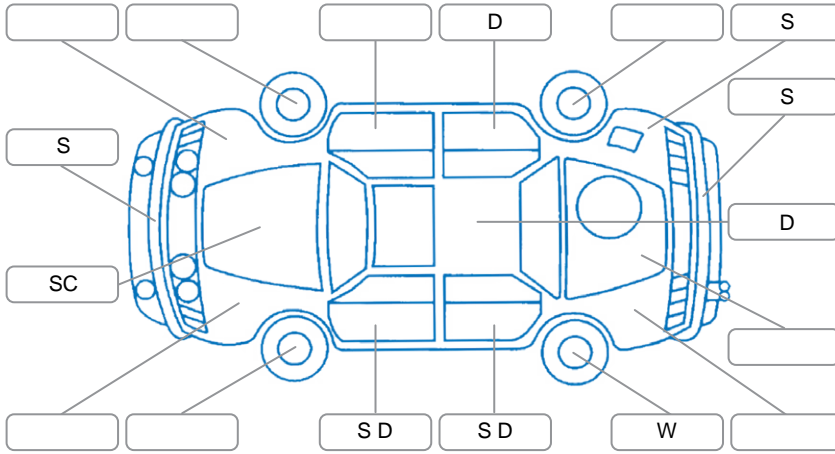

Key

S = Scratch R = Rust C = Crack * = Decals W = Significant scuffs
 D = Dent PT = Paint defect P = Pin dent SC = Stone Chips

Note: some defects and blemishes may not be displayed in the diagram

Body Inspection Comments

Conditions During Body Inspection: Dry

Under Carriage and Under Bonnet Inspection Comments

2Wheel drive.

Interior Comments

Seats:	Good
Carpets:	Good
Panels:	Good
Dashboard:	Good

General Comments

Road Conditions During Test Drive	Dry		
Engine Timing Mechanism	Timing Chain		
Evidence of Cam Belt Replacement	<input type="checkbox"/> Yes	<input type="checkbox"/> No	Kms
Inspected by:	Rajesh Mayan		
Published by:	Ben Nicholson		
Inspection Date:	15 Jun 2026		