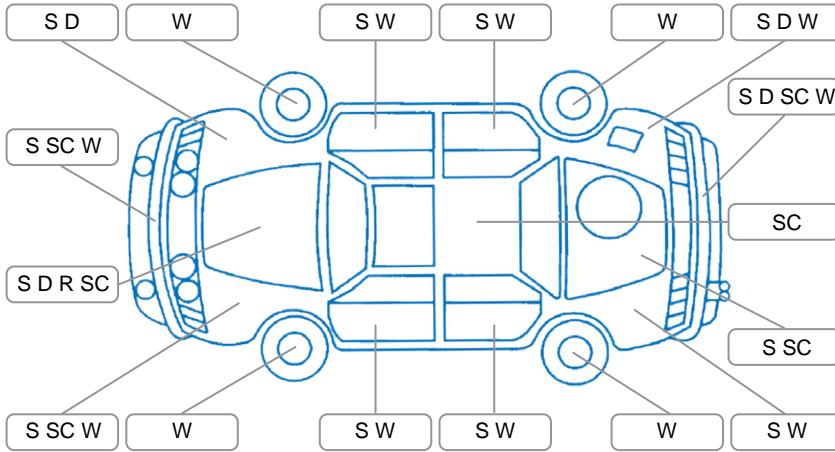

Report ID:	25,915,374	Version:	1
Created:	12 Jun 2026		

Make:	Toyota	Model:	Aqua
Body Style:	Hatchback	Year:	2015
Rego No.:	PHY354	Rego Expiry:	09 May 2026
WoF Expiry:	30 Apr 2026	Odometer:	201,449 Kms
Good No.:	25915374	VIN:	7AT0H65YX22398838
Next Service:	202,000km	Service History:	No

Key

S = Scratch R = Rust C = Crack * = Decals W = Significant scuffs
 D = Dent PT = Paint defect P = Pin dent SC = Stone Chips

Note: some defects and blemishes may not be displayed in the diagram

Body Inspection Comments

Windscreen stone chips

Conditions During Body Inspection

Dry

Under Carriage and Under Bonnet Inspection Comments

Engine oil seep
 Front wheel drive

Interior Comments

Seats:	Average
Carpets:	Poor
Panels:	Average
Dashboard:	Good