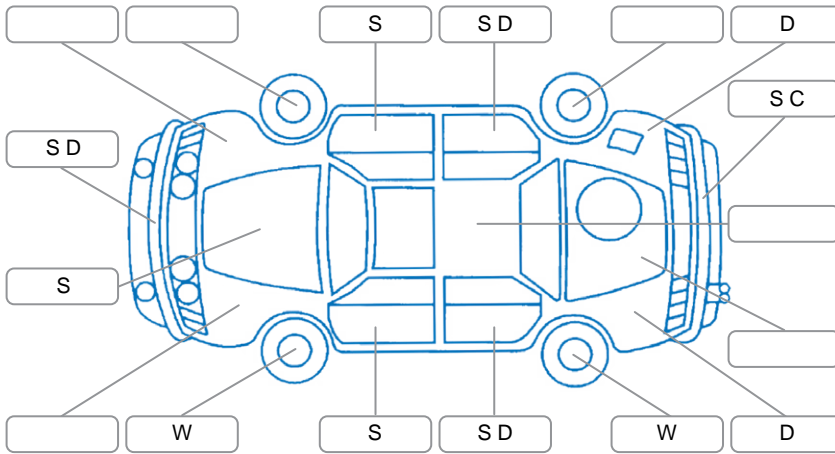

Report ID:	25,915,361	Version:	1
Created:	12 Jun 2026		

Make:	KIA	Model:	Sorento
Body Style:	SUV	Year:	2022
Rego No.:	PHB219	Rego Expiry:	26 Sep 2026
WoF Expiry:	17 Jul 2026	Odometer:	93,500 Kms
Good No.:	25915361	VIN:	KNARH81BWN5161212
Next Service:	105,000 kms	Service History:	Yes

**Key**  
 S = Scratch    R = Rust    C = Crack    \* = Decals    W = Significant scuffs  
 D = Dent    PT = Paint defect    P = Pin dent    SC = Stone Chips

Note: some defects and blemishes may not be displayed in the diagram

### Body Inspection Comments

Boot interior seal torn

Conditions During Body Inspection

Dry