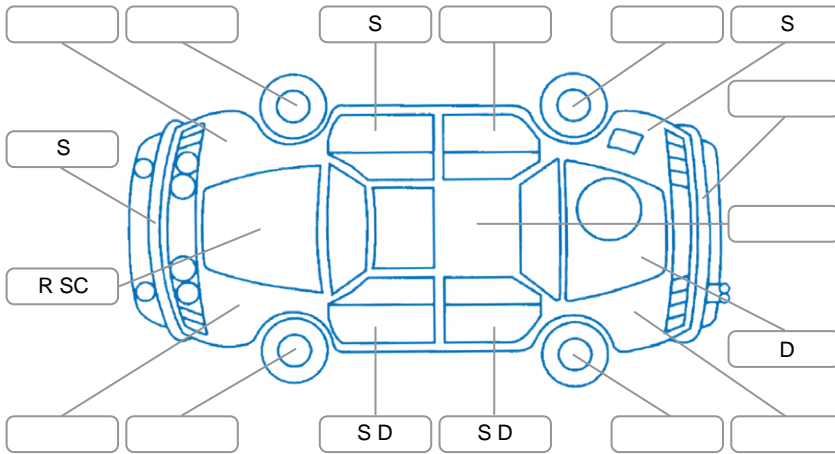

Report ID:	25,915,357	Version:	1
Created:	15 Jun 2026		

Make:	Mercedes-Benz	Model:	Vito
Body Style:	Van	Year:	2019
Rego No.:	MLD325	Rego Expiry:	22 Jul 2026
WoF Expiry:	07 Apr 2027	Odometer:	182,828 Kms
Good No.:	25915357	VIN:	WDF44760123471525
Next Service:	Due	Service History:	Yes

Key
 S = Scratch R = Rust C = Crack * = Decals W = Significant scuffs
 D = Dent PT = Paint defect P = Pin dent SC = Stone Chips

Note: some defects and blemishes may not be displayed in the diagram

Body Inspection Comments

Tailgate seal torn.

Conditions During Body Inspection

Dry

Under Carriage and Under Bonnet Inspection Comments

2Wheel drive.

Interior Comments

Seats:	Good
Carpets:	Good
Panels:	Average
Dashboard:	Good

General Comments