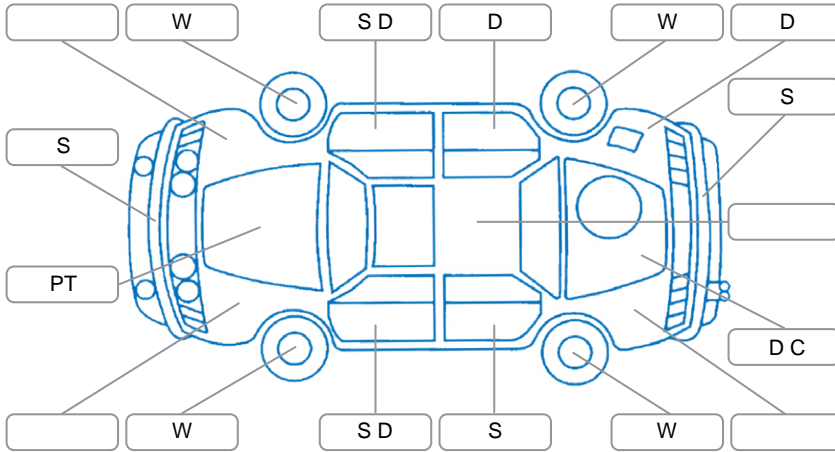

Key

S = Scratch R = Rust C = Crack * = Decals W = Significant scuffs
 D = Dent PT = Paint defect P = Pin dent SC = Stone Chips

Note: some defects and blemishes may not be displayed in the diagram

Body Inspection Comments

RF body seal torn. Boot trim after market.

Conditions During Body Inspection

Dry

Under Carriage and Under Bonnet Inspection Comments

2Wheel drive.
 Engine oil seepage.

Interior Comments

Seats:	Good
Carpets:	Good
Panels:	Good
Dashboard:	Good