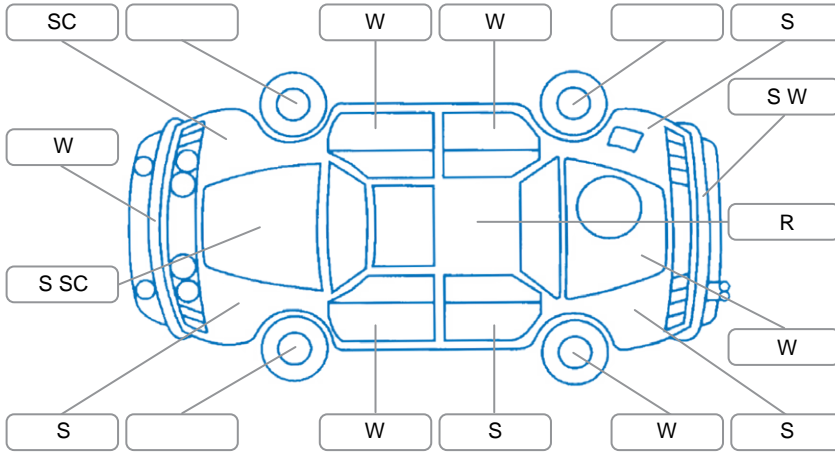

Report ID:	25,915,319	Version:	2
Created:	10 Jun 2026		

Make:	Toyota	Model:	Hiace
Body Style:	Van	Year:	2021
Rego No.:	NHA533	Rego Expiry:	23 Feb 2027
WoF Expiry:	09 Dec 2026	Odometer:	110,232 Kms
Good No.:	25915319	VIN:	JTFTA3AP908019193
Next Service:	115,000km	Service History:	Yes

Key

S = Scratch R = Rust C = Crack * = Decals W = Significant scuffs
 D = Dent PT = Paint defect P = Pin dent SC = Stone Chips

Note: some defects and blemishes may not be displayed in the diagram

Body Inspection Comments

Conditions During Body Inspection: Dry

Under Carriage and Under Bonnet Inspection Comments

Rear wheel drive

Interior Comments

Seats:	Good
Carpets:	Good
Panels:	Good
Dashboard:	Good

General Comments

Road Conditions During Test Drive	Dry		
Engine Timing Mechanism	Timing Chain		
Evidence of Cam Belt Replacement	<input type="checkbox"/> Yes	<input type="checkbox"/> No	Kms
Inspected by:	Rowan Fey		
Published by:	Rowan Fey		
Inspection Date:	10 Jun 2026		