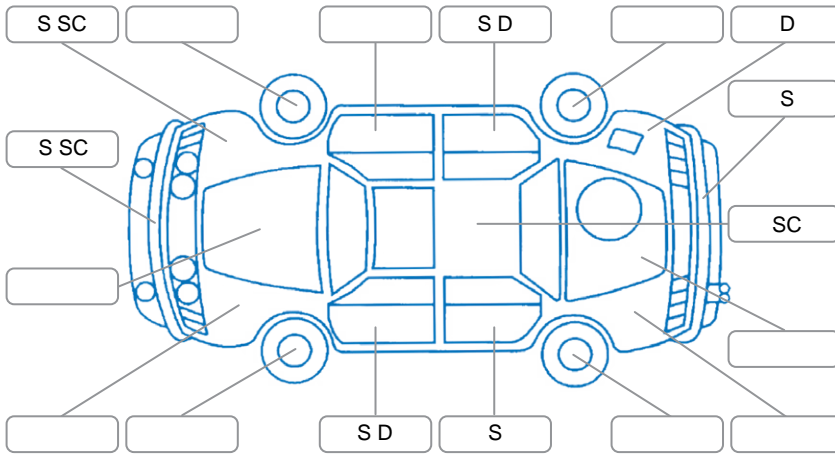

Report ID:	25,915,293	Version:	1
Created:	11 Jun 2026		

Make:	Toyota	Model:	Corolla Cross
Body Style:	SUV	Year:	2023
Rego No.:	PWE864	Rego Expiry:	30 Sep 2026
WoF Expiry:	11 Mar 2027	Odometer:	128,719 Kms
Good No.:	25915293	VIN:	JTNABAAB90J002369
Next Service:	132,844 kms	Service History:	Yes

Key
 S = Scratch R = Rust C = Crack * = Decals W = Significant scuffs
 D = Dent PT = Paint defect P = Pin dent SC = Stone Chips

Note: some defects and blemishes may not be displayed in the diagram

Body Inspection Comments