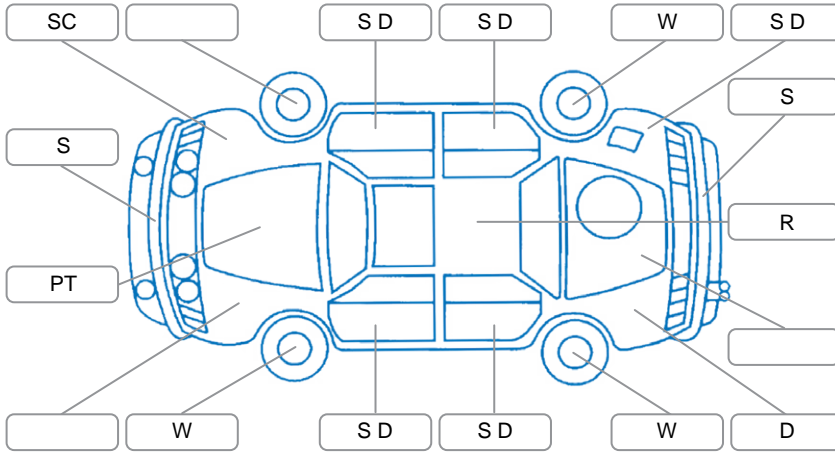

Key

S = Scratch R = Rust C = Crack * = Decals W = Significant scuffs
 D = Dent PT = Paint defect P = Pin dent SC = Stone Chips

Note: some defects and blemishes may not be displayed in the diagram

Body Inspection Comments

Boot seal torn
 FR door mirror covers scratches

Conditions During Body Inspection Dry

Under Carriage and Under Bonnet Inspection Comments

4wd

Interior Comments

Seats:	Good
Carpets:	Good
Panels:	Tailgate trim scratches
Dashboard:	Good