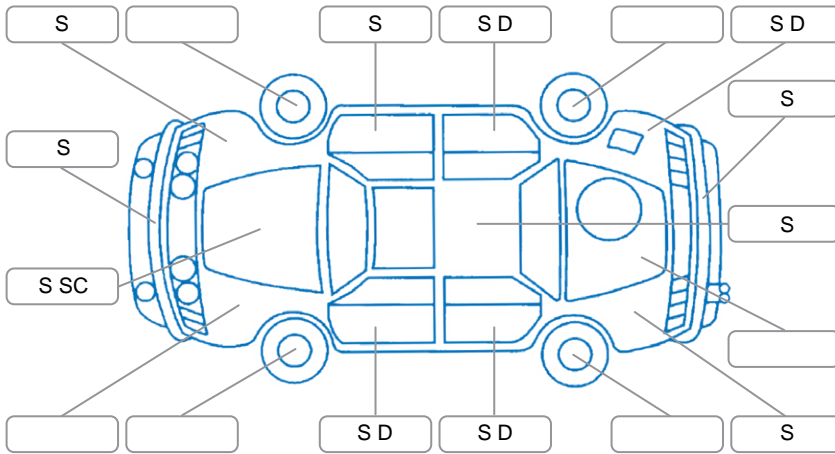

Report ID:	25,915,272	Version:	1
Created:	11 Jun 2026		

Make:	Toyota	Model:	Corolla Cross
Body Style:	SUV	Year:	2023
Rego No.:	PWE863	Rego Expiry:	30 Sep 2026
WoF Expiry:	31 Mar 2027	Odometer:	83,524 Kms
Good No.:	25915272	VIN:	JTNABAAB20J002228
Next Service:	90,000 kms	Service History:	Yes

Key
 S = Scratch R = Rust C = Crack * = Decals W = Significant scuffs
 D = Dent PT = Paint defect P = Pin dent SC = Stone Chips

Note: some defects and blemishes may not be displayed in the diagram

Body Inspection Comments