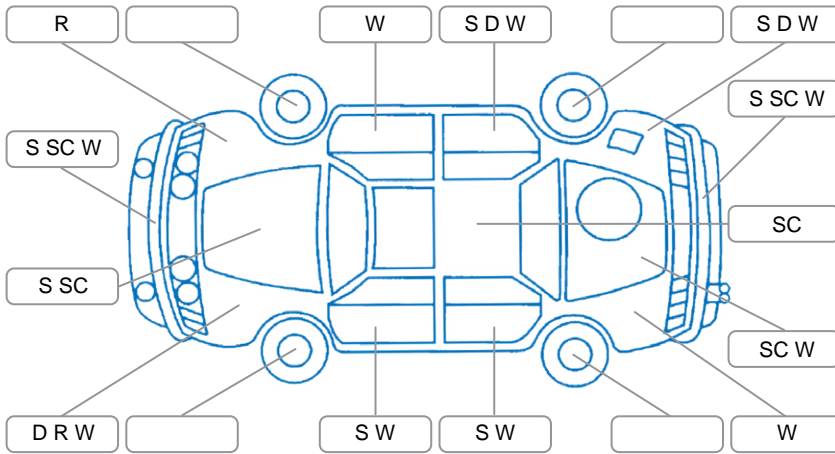

Report ID:	25,915,240	Version:	3
Created:	11 Jun 2026		

Make:	LDV	Model:	V80
Body Style:	Minibus	Year:	2019
Rego No.:	PCQ527	Rego Expiry:	14 Aug 2026
WoF Expiry:	26 Feb 2027	Odometer:	43,822 Kms
Good No.:	25915240	VIN:	LSKG4GL18JA091816
Next Service:	52,000km	Service History:	Yes

Key

S = Scratch R = Rust C = Crack * = Decals W = Significant scuffs
 D = Dent PT = Paint defect P = Pin dent SC = Stone Chips

Note: some defects and blemishes may not be displayed in the diagram

Body Inspection Comments

Windscreen stone chips

Conditions During Body Inspection

Dry

Under Carriage and Under Bonnet Inspection Comments

Underbody surface rust
 Engine oil seep
 Front wheel drive

Interior Comments

Seats:	Good
Carpets:	Good
Panels:	Good
Dashboard:	Good

General Comments

Outside roof is dirty.

Road Conditions During Test Drive	Dry		
Engine Timing Mechanism	Timing Chain		
Evidence of Cam Belt Replacement	<input type="checkbox"/> Yes	<input type="checkbox"/> No	Kms
Inspected by:	Rowan Fey		
Published by:	Ben Nicholson		
Inspection Date:	10 Jun 2026		