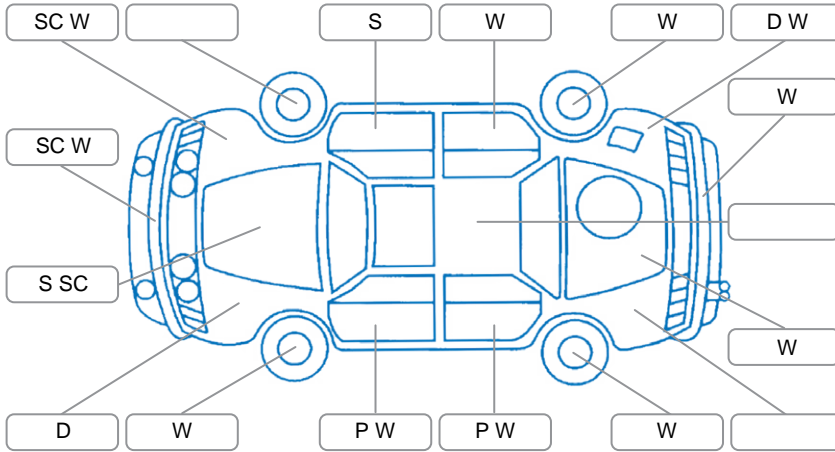

Report ID:	25,915,201	Version:	1
Created:	09 Jun 2026		

Make:	Toyota	Model:	Rav4
Body Style:	SUV	Year:	2014
Rego No.:	HNS698	Rego Expiry:	06 Aug 2026
WoF Expiry:	16 Aug 2026	Odometer:	104,957 Kms
Good No.:	25915201	VIN:	JTMBFREY20D069846
Next Service:	113,000km	Service History:	Yes

Key

S = Scratch R = Rust C = Crack * = Decals W = Significant scuffs
 D = Dent PT = Paint defect P = Pin dent SC = Stone Chips

Note: some defects and blemishes may not be displayed in the diagram

Body Inspection Comments

Windscreen stone chips

Conditions During Body Inspection

Dry

Under Carriage and Under Bonnet Inspection Comments

Underbody surface rust
4 wheel drive

Interior Comments

Seats:	Good
Carpets:	Good
Panels:	Good
Dashboard:	Good