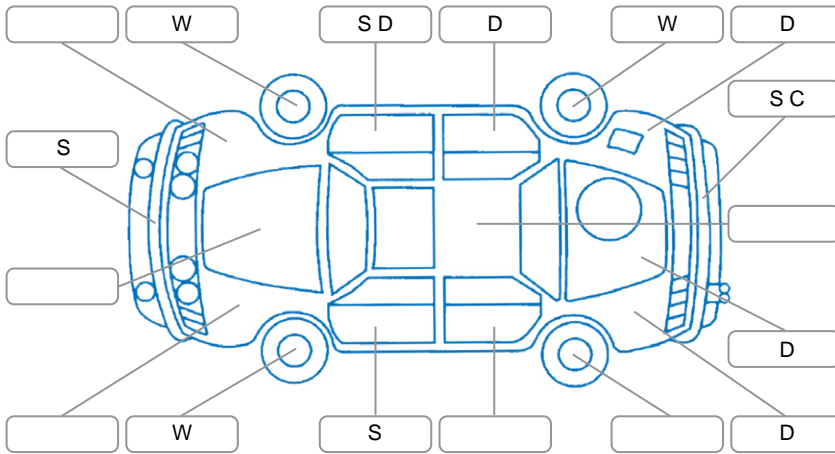

Report ID:	25,915,199	Version:	2
Created:	22 Jun 2026		

Make:	Suzuki	Model:	Vitara
Body Style:	SUV	Year:	2021
Rego No.:	NWR255	Rego Expiry:	24 Nov 2026
WoF Expiry:	06 Jul 2027	Odometer:	60,279 Kms
Good No.:	25915199	VIN:	TSMLYD21S00A26972
Next Service:	64000	Service History:	Yes

**Key**

S = Scratch    R = Rust    C = Crack    \* = Decals    W = Significant scuffs  
 D = Dent    PT = Paint defect    P = Pin dent    SC = Stone Chips

Note: some defects and blemishes may not be displayed in the diagram

**Body Inspection Comments**

- Rear roof handle not fixed.
- Brake pedal rubber torn.

Conditions During Body Inspection: Dry

**Under Carriage and Under Bonnet Inspection Comments**

2Wheel drive.

**Interior Comments**