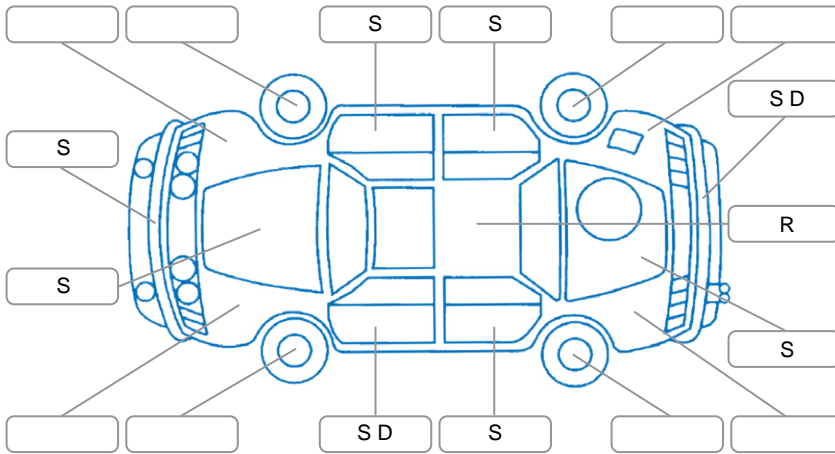

Report ID:	25,915,181	Version:	1
Created:	12 Jun 2026		

Make:	Toyota	Model:	Rav4
Body Style:	SUV	Year:	2023
Rego No.:	PUE366	Rego Expiry:	10 Sep 2026
WoF Expiry:	14 Apr 2027	Odometer:	106,363 Kms
Good No.:	25915181	VIN:	JTMBW3FV80D173785
Next Service:	113,000 kms	Service History:	Yes

Key
 S = Scratch R = Rust C = Crack * = Decals W = Significant scuffs
 D = Dent PT = Paint defect P = Pin dent SC = Stone Chips

Note: some defects and blemishes may not be displayed in the diagram

Body Inspection Comments