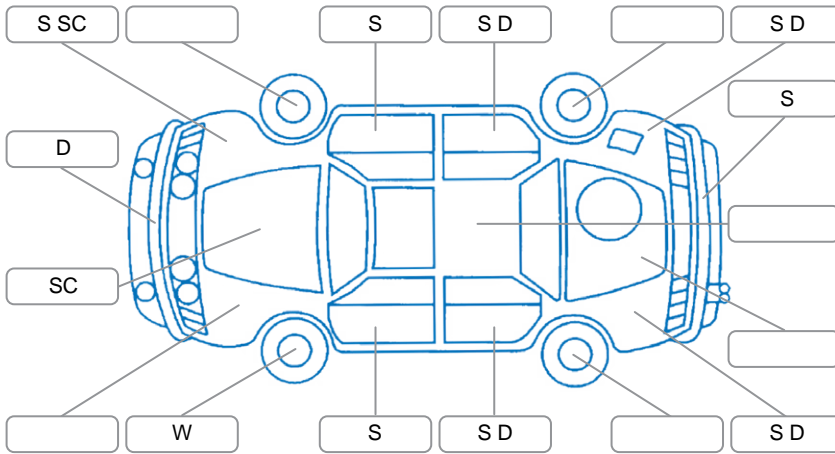

Report ID:	25,915,077	Version:	1
Created:	09 Jun 2026		

Make:	Toyota	Model:	Rav4
Body Style:	SUV	Year:	2022
Rego No.:	PJC57	Rego Expiry:	31 Dec 2026
WoF Expiry:	11 Nov 2026	Odometer:	108,250 Kms
Good No.:	25915077	VIN:	JTMBW3FV40D151881
Next Service:	104,600 kms	Service History:	Yes

Key

S = Scratch R = Rust C = Crack * = Decals W = Significant scuffs
 D = Dent PT = Paint defect P = Pin dent SC = Stone Chips

Note: some defects and blemishes may not be displayed in the diagram

Body Inspection Comments

Conditions During Body Inspection: Dry

Under Carriage and Under Bonnet Inspection Comments

4wd

Interior Comments

Seats:	FR seat base pad torn
Carpets:	Good
Panels:	Tailgate trim scratches
Dashboard:	Centre console lid wobbly