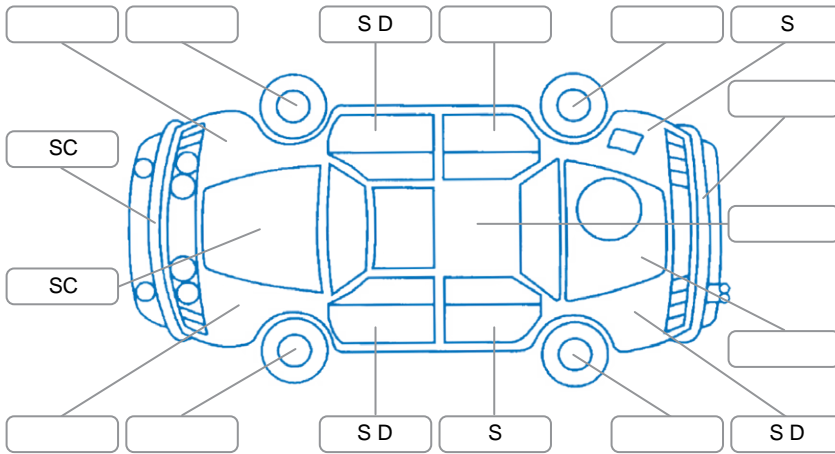

Report ID:	25,915,065	Version:	3
Created:	19 Jun 2026		

Make:	Toyota	Model:	Rav4
Body Style:	SUV	Year:	2022
Rego No.:	PHM817	Rego Expiry:	28 Dec 2026
WoF Expiry:	04 Jul 2026	Odometer:	80,908 Kms
Good No.:	25915065	VIN:	JTMBW3FV90D150399
Next Service:	94000	Service History:	Yes

Key
 S = Scratch R = Rust C = Crack * = Decals W = Significant scuffs
 D = Dent PT = Paint defect P = Pin dent SC = Stone Chips

Note: some defects and blemishes may not be displayed in the diagram

Body Inspection Comments