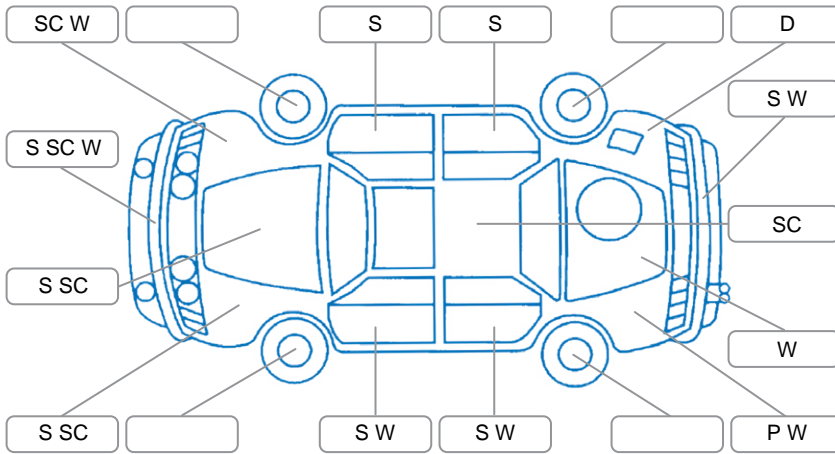

Report ID:	25,915,008	Version:	1
Created:	03 Jun 2026		

Make:	Toyota	Model:	Landcruiser Prado
Body Style:	SUV	Year:	2019
Rego No.:	MKT849	Rego Expiry:	
WoF Expiry:	07 Nov 2026	Odometer:	188,031 Kms
Good No.:	25915008	VIN:	JTEBR3FJ50K148547
Next Service:	188,000km	Service History:	Yes

Key
 S = Scratch R = Rust C = Crack * = Decals W = Significant scuffs
 D = Dent PT = Paint defect P = Pin dent SC = Stone Chips

Note: some defects and blemishes may not be displayed in the diagram

Body Inspection Comments

Windscreen stone chips

Conditions During Body Inspection

Dry

Under Carriage and Under Bonnet Inspection Comments

Underbody surface rust
 4 wheel drive

Interior Comments

Seats:	Good
Carpets:	Good
Panels:	Good
Dashboard:	Good