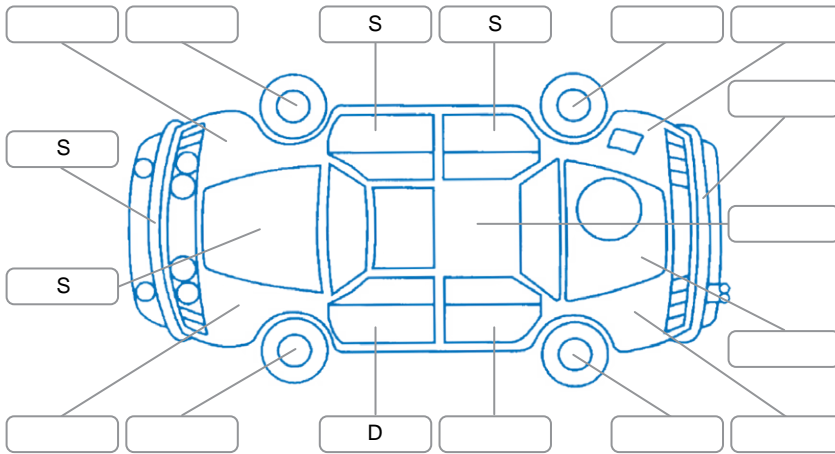

Report ID:	25,914,990	Version:	2
Created:	15 Jun 2026		

Make:	Toyota	Model:	Rav4
Body Style:	SUV	Year:	2024
Rego No.:	QNL10	Rego Expiry:	02 Apr 2027
WoF Expiry:	15 Mar 2027	Odometer:	40,919 Kms
Good No.:	25914990	VIN:	JTMBW3FV10D222552
Next Service:	44000	Service History:	Yes

**Key**  
 S = Scratch    R = Rust    C = Crack    \* = Decals    W = Significant scuffs  
 D = Dent    PT = Paint defect    P = Pin dent    SC = Stone Chips

Note: some defects and blemishes may not be displayed in the diagram