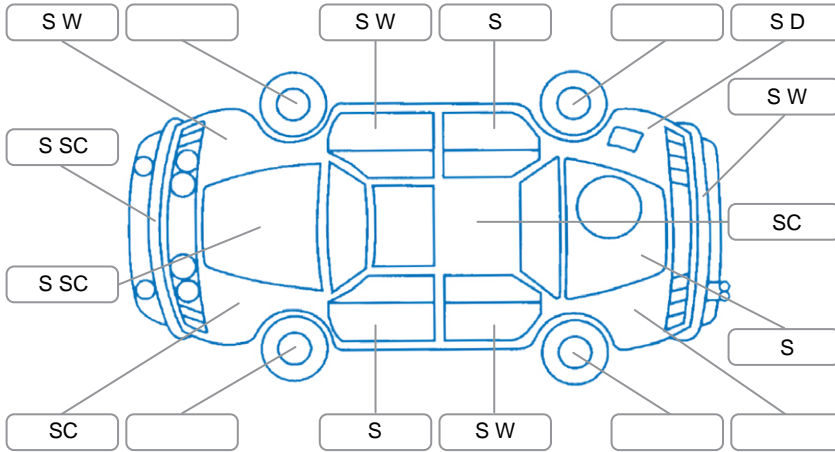

Report ID:	25,914,903	Version:	1
Created:	04 Jun 2026		

Make:	Toyota	Model:	Corolla
Body Style:	Wagon	Year:	2016
Rego No.:	PDA974	Rego Expiry:	03 Nov 2025
WoF Expiry:	11 May 2027	Odometer:	170,202 Kms
Good No.:	25914903	VIN:	7AT0H607X22042078
Next Service:	?	Service History:	No

Key

S = Scratch R = Rust C = Crack * = Decals W = Significant scuffs
 D = Dent PT = Paint defect P = Pin dent SC = Stone Chips

Note: some defects and blemishes may not be displayed in the diagram

Body Inspection Comments

Windscreen stone chips

Conditions During Body Inspection

Dry

Under Carriage and Under Bonnet Inspection Comments

Front wheel drive

Interior Comments

Seats:	Average
Carpets:	Average
Panels:	Average
Dashboard:	Average