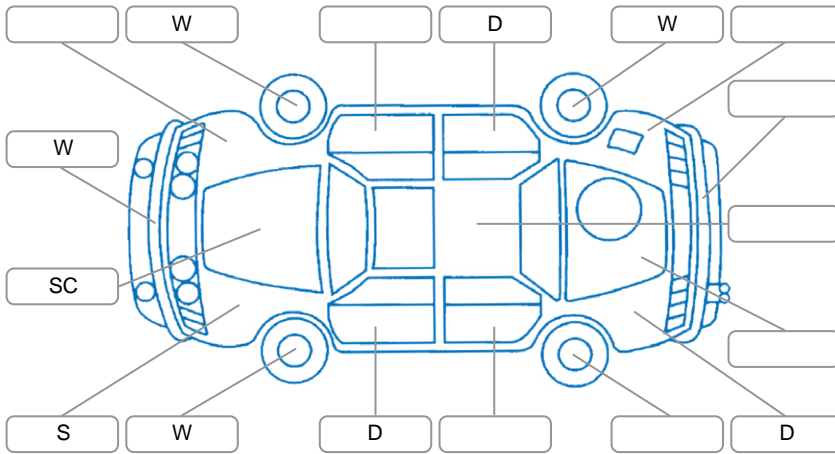

Key

S = Scratch R = Rust C = Crack * = Decals W = Significant scuffs
 D = Dent PT = Paint defect P = Pin dent SC = Stone Chips

Note: some defects and blemishes may not be displayed in the diagram

Body Inspection Comments

Conditions During Body Inspection: Dry

Under Carriage and Under Bonnet Inspection Comments

Interior Comments

Seats:	Good
Carpets:	Good
Panels:	Good
Dashboard:	Good

General Comments

Road Conditions During Test Drive	Dry	
Engine Timing Mechanism	Timing Chain	
Evidence of Cam Belt Replacement	<input type="checkbox"/> Yes <input type="checkbox"/> No	Kms
Inspected by:	Rajesh Mayan	
Published by:	Ben Nicholson	
Inspection Date:	28 May 2026	