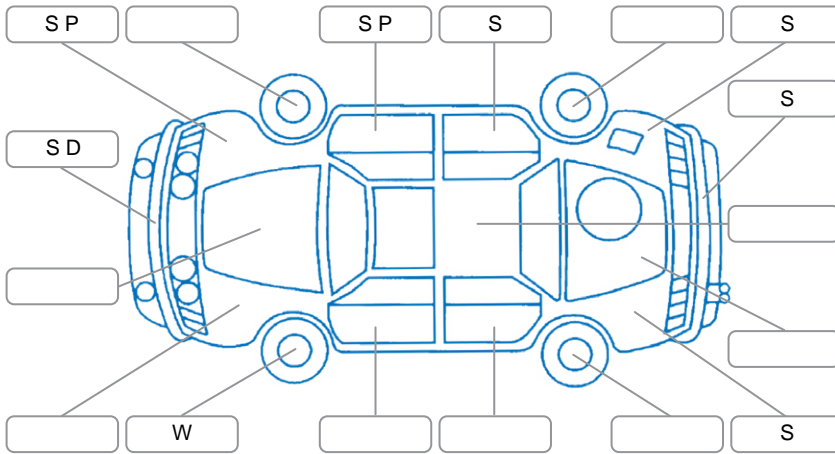

Report ID:	25,914,855	Version:	1
Created:	26 May 2026		

Make:	Mazda	Model:	Axela
Body Style:	Hatchback	Year:	2016
Rego No.:	QCU513	Rego Expiry:	03 Aug 2026
WoF Expiry:	14 Feb 2026	Odometer:	74,977 Kms
Good No.:	25914855	VIN:	7AT0C13JX23306300
Next Service:	Over due	Service History:	No

Key
 S = Scratch R = Rust C = Crack * = Decals W = Significant scuffs
 D = Dent PT = Paint defect P = Pin dent SC = Stone Chips

Note: some defects and blemishes may not be displayed in the diagram

Body Inspection Comments