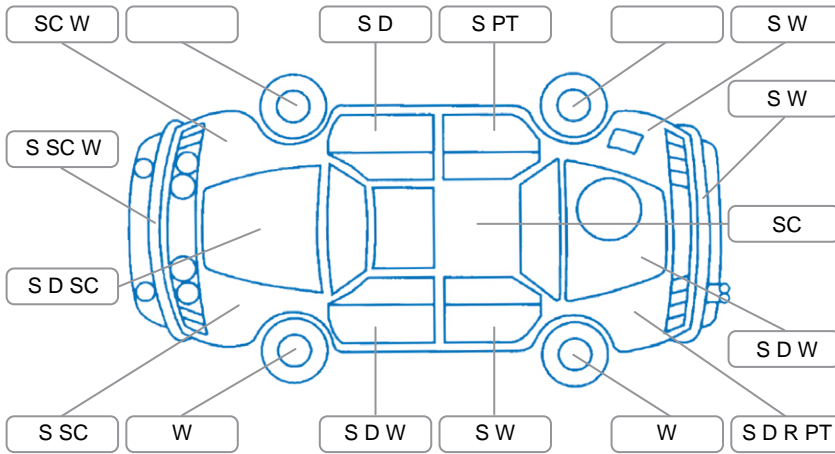

Report ID:	25,914,829	Version:	1
Created:	25 May 2026		

Make:	Mitsubishi	Model:	Triton
Body Style:	Utility	Year:	2017
Rego No.:	KKD724	Rego Expiry:	13 Apr 2026
WoF Expiry:	28 Jul 2026	Odometer:	165,273 Kms
Good No.:	25914829	VIN:	MMAJJKL10GH030493
Next Service:	148,313km	Service History:	Yes

Key
 S = Scratch R = Rust C = Crack * = Decals W = Significant scuffs
 D = Dent PT = Paint defect P = Pin dent SC = Stone Chips

Note: some defects and blemishes may not be displayed in the diagram

Body Inspection Comments

Windscreen stone chips

Conditions During Body Inspection

Dry

Under Carriage and Under Bonnet Inspection Comments

4 wheel drive
 Underbody surface rust
 Engine oil seep

Interior Comments

Seats:	Average
Carpets:	Average
Panels:	Average
Dashboard:	Average