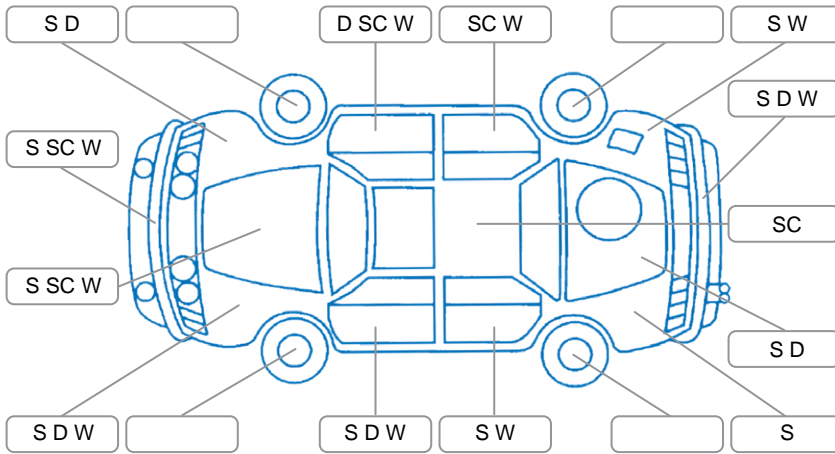

Report ID:	25,914,789	Version:	2
Created:	28 May 2026		

Make:	Toyota	Model:	Hilux
Body Style:	Utility	Year:	2015
Rego No.:	JCG36	Rego Expiry:	04 May 2027
WoF Expiry:	16 May 2026	Odometer:	155,935 Kms
Good No.:	25914789	VIN:	MR0FZ22G801093853
Next Service:	170,000km	Service History:	No

**Key**

S = Scratch    R = Rust    C = Crack    \* = Decals    W = Significant scuffs  
 D = Dent    PT = Paint defect    P = Pin dent    SC = Stone Chips

Note: some defects and blemishes may not be displayed in the diagram

**Body Inspection Comments**

Windscreen stone chips

Conditions During Body Inspection

Dry

**Under Carriage and Under Bonnet Inspection Comments**

4 wheel drive

**Interior Comments**

Seats:	Good
Carpets:	Average
Panels:	Average
Dashboard:	Good