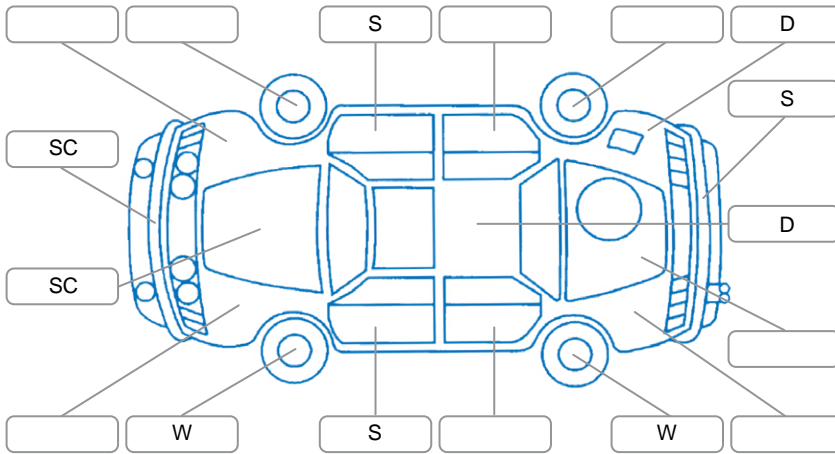

Report ID:	25,914,762	Version:	1
Created:	05 Jun 2026		

Make:	Toyota	Model:	Corolla
Body Style:	Hatchback	Year:	2022
Rego No.:	PFY392	Rego Expiry:	01 Nov 2026
WoF Expiry:	02 May 2027	Odometer:	76,761 Kms
Good No.:	25914762	VIN:	JTNK93BE303043332
Next Service:	80800	Service History:	Yes

Key
 S = Scratch R = Rust C = Crack * = Decals W = Significant scuffs
 D = Dent PT = Paint defect P = Pin dent SC = Stone Chips

Note: some defects and blemishes may not be displayed in the diagram

Body Inspection Comments

Centre Air vent crack.

Conditions During Body Inspection Dry

Under Carriage and Under Bonnet Inspection Comments

2Wheel drive.

Interior Comments

Seats:	Good
Carpets:	Good
Panels:	Good
Dashboard:	Good

General Comments