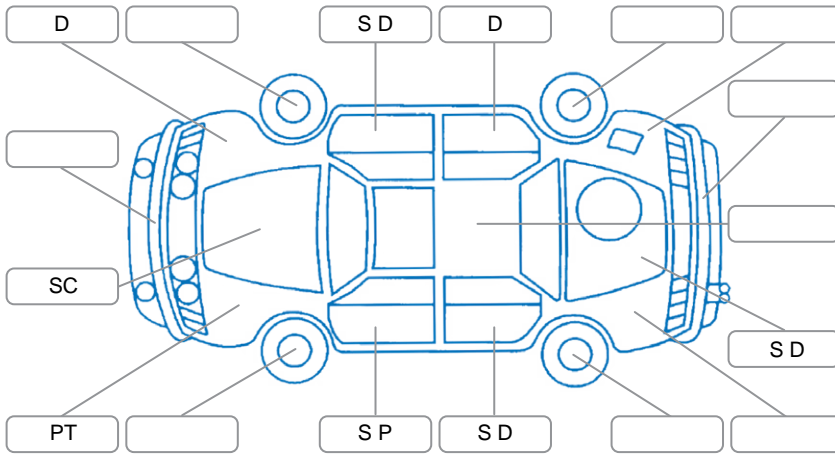

Report ID:	25,914,758	Version:	1
Created:	03 Jun 2026		

Make:	Mercedes-Benz	Model:	Vito
Body Style:	Van	Year:	2017
Rego No.:	KLS758	Rego Expiry:	20 Jun 2026
WoF Expiry:	15 Jan 2027	Odometer:	210,909 Kms
Good No.:	25914758	VIN:	WDF44760123255129
Next Service:	Over due	Service History:	No

Key

S = Scratch R = Rust C = Crack * = Decals W = Significant scuffs
 D = Dent PT = Paint defect P = Pin dent SC = Stone Chips

Note: some defects and blemishes may not be displayed in the diagram

Body Inspection Comments