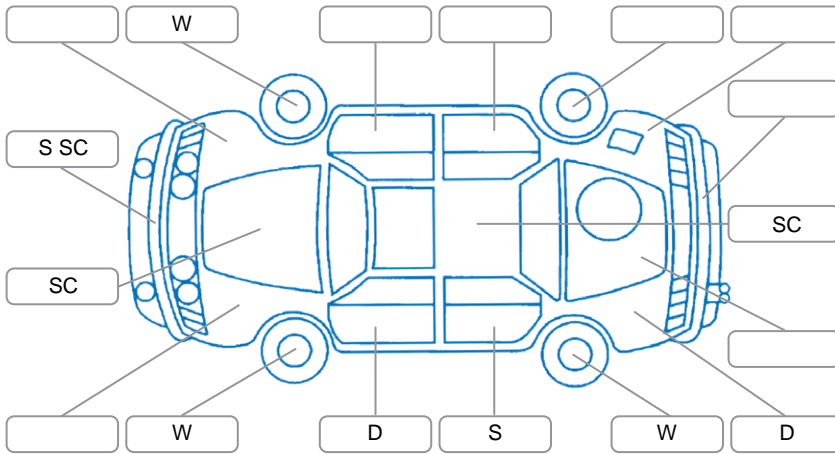

Key
 S = Scratch R = Rust C = Crack * = Decals W = Significant scuffs
 D = Dent PT = Paint defect P = Pin dent SC = Stone Chips

Note: some defects and blemishes may not be displayed in the diagram

Body Inspection Comments

Conditions During Body Inspection	Dry
-----------------------------------	-----

Under Carriage and Under Bonnet Inspection Comments

2Wheel drive.

Interior Comments

Seats:	Good
Carpets:	Good
Panels:	Good
Dashboard:	Good