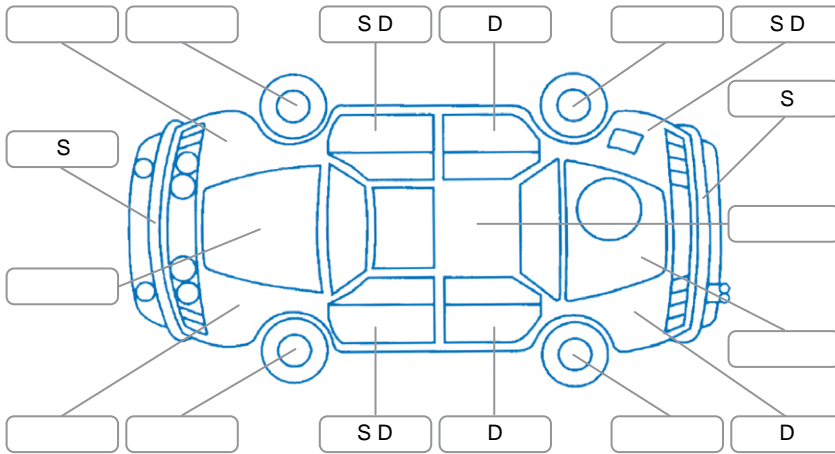

Report ID:	25,914,696	Version:	2
Created:	24 Jun 2026		

Make:	KIA	Model:	Sorento
Body Style:	SUV	Year:	2022
Rego No.:	PGS51	Rego Expiry:	25 Nov 2026
WoF Expiry:	15 May 2027	Odometer:	80,654 Kms
Good No.:	25914696	VIN:	KNARH81GSN5110410
Next Service:	86000	Service History:	Yes

Key

S = Scratch R = Rust C = Crack * = Decals W = Significant scuffs
 D = Dent PT = Paint defect P = Pin dent SC = Stone Chips

Note: some defects and blemishes may not be displayed in the diagram

Body Inspection Comments

Conditions During Body Inspection

Dry

Under Carriage and Under Bonnet Inspection Comments

4Wheel drive.

Interior Comments

Seats: Good

Carpets: Good

Panels: Good

Dashboard: Good

General Comments

Road Conditions During Test Drive

Dry

Engine Timing Mechanism

Timing Chain

Evidence of Cam Belt Replacement

Yes No