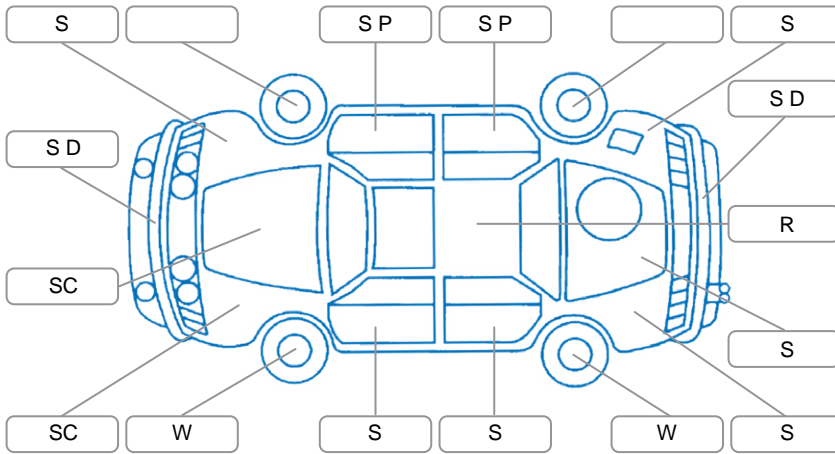

Key
 S = Scratch R = Rust C = Crack * = Decals W = Significant scuffs
 D = Dent PT = Paint defect P = Pin dent SC = Stone Chips

Note: some defects and blemishes may not be displayed in the diagram

Body Inspection Comments

Windscreen stone chips cracked

Conditions During Body Inspection: Dry

Under Carriage and Under Bonnet Inspection Comments

4wd

Interior Comments

Seats:	Good
Carpets:	Good
Panels:	FR trim scuffed
Dashboard:	Good