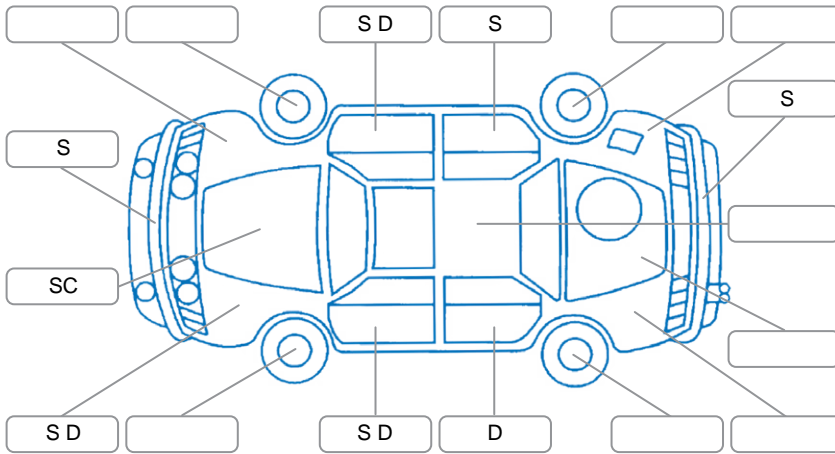

Report ID:	25,914,654	Version:	1
Created:	25 May 2026		

Make:	Ford	Model:	Endura
Body Style:	SUV	Year:	2019
Rego No.:	MLF679	Rego Expiry:	14 Jul 2026
WoF Expiry:	23 Sep 2026	Odometer:	117,558 Kms
Good No.:	25914654	VIN:	2FMTK9JA1KBB44110
Next Service:	124000	Service History:	Yes

Key
 S = Scratch R = Rust C = Crack * = Decals W = Significant scuffs
 D = Dent PT = Paint defect P = Pin dent SC = Stone Chips

Note: some defects and blemishes may not be displayed in the diagram

Body Inspection Comments

RF body seal torn. RF door trim torn.

Conditions During Body Inspection Dry

Under Carriage and Under Bonnet Inspection Comments

2Wheel drive.
 Engine oil leaks.
 RR Shock absorber oil seepage.

Interior Comments