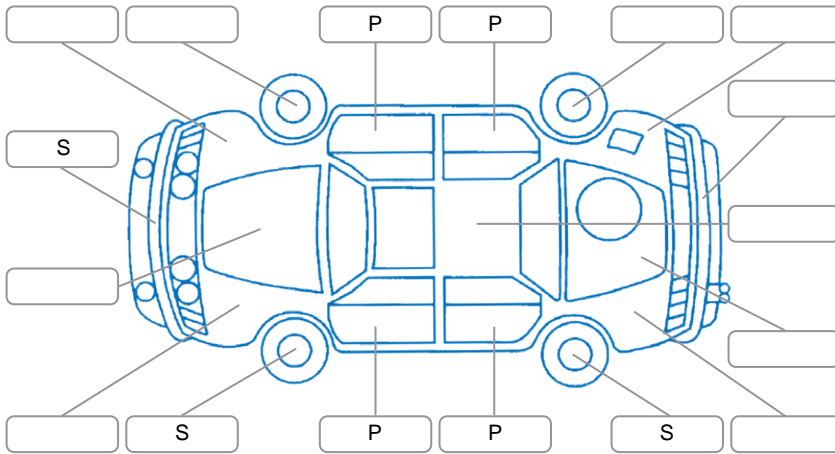

Report ID:	25,914,631	Version:	2
Created:	28 May 2026		

Make:	Mitsubishi	Model:	Eclipse Cross
Body Style:	SUV	Year:	2023
Rego No.:	PWB855	Rego Expiry:	04 Oct 2026
WoF Expiry:	05 Apr 2027	Odometer:	58,928 Kms
Good No.:	25914631	VIN:	JMFXDGL3WPZ000640
Next Service:	66000	Service History:	Yes

**Key**  
 S = Scratch    R = Rust    C = Crack    \* = Decals    W = Significant scuffs  
 D = Dent    PT = Paint defect    P = Pin dent    SC = Stone Chips

Note: some defects and blemishes may not be displayed in the diagram