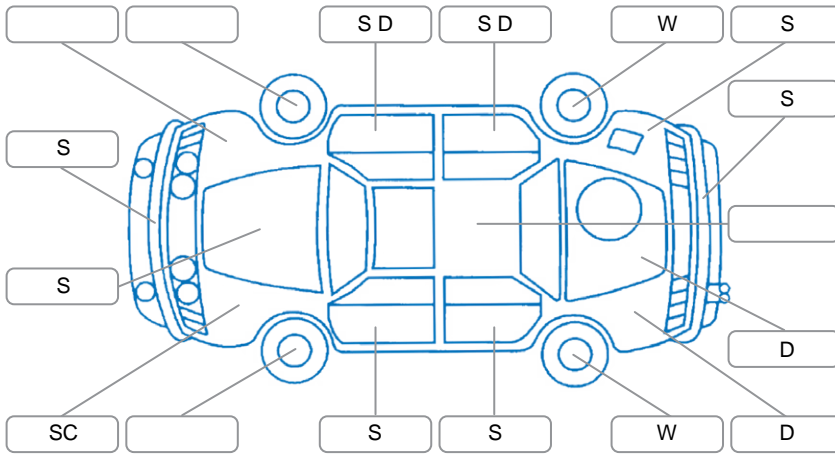

Key
 S = Scratch R = Rust C = Crack * = Decals W = Significant scuffs
 D = Dent PT = Paint defect P = Pin dent SC = Stone Chips

Note: some defects and blemishes may not be displayed in the diagram

Body Inspection Comments

FR door mirror covers scratches
 Cargo area right trim broken

Conditions During Body Inspection: Dry

Under Carriage and Under Bonnet Inspection Comments

4wd

Interior Comments

Seats:	Good
Carpets:	Good
Panels:	RR door interior trim scratches
Dashboard:	Good