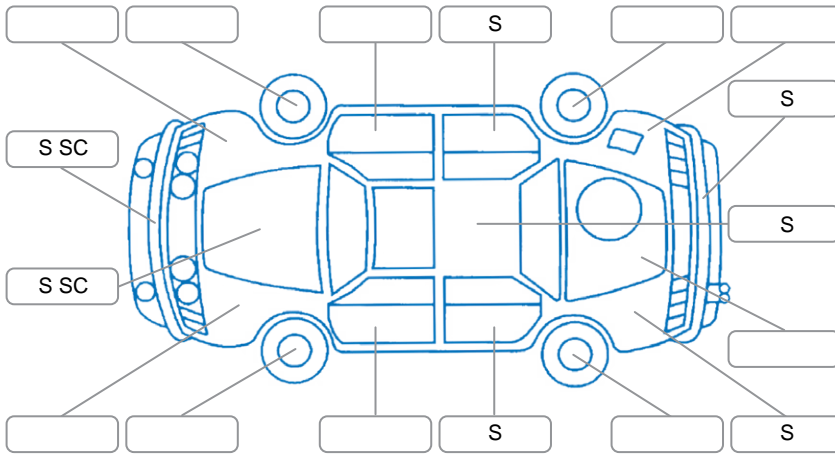

Report ID:	25,914,581	Version:	1
Created:	21 May 2026		

Make:	KIA	Model:	Carnival
Body Style:	People Mover	Year:	2022
Rego No.:	PKC624	Rego Expiry:	28 Jul 2026
WoF Expiry:	28 Nov 2026	Odometer:	32,880 Kms
Good No.:	25914581	VIN:	KNANB81BMN6216299
Next Service:	44,000 kms	Service History:	Yes

Key

S = Scratch R = Rust C = Crack * = Decals W = Significant scuffs
 D = Dent PT = Paint defect P = Pin dent SC = Stone Chips

Note: some defects and blemishes may not be displayed in the diagram

Body Inspection Comments