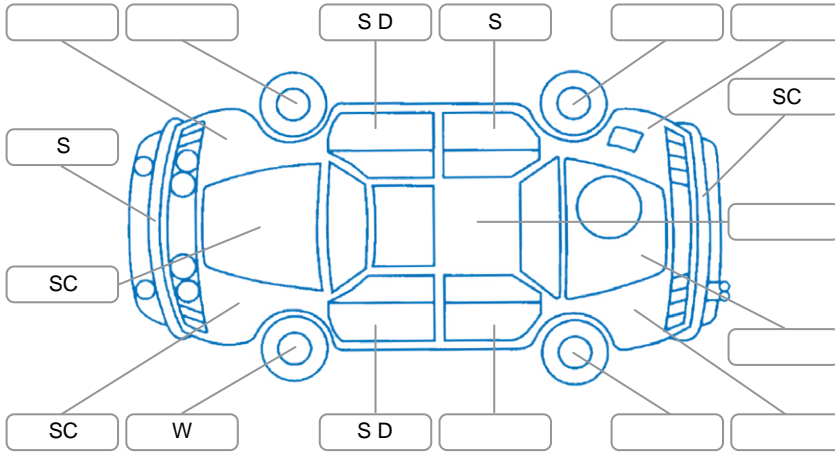

Key

S = Scratch R = Rust C = Crack * = Decals W = Significant scuffs
 D = Dent PT = Paint defect P = Pin dent SC = Stone Chips

Note: some defects and blemishes may not be displayed in the diagram

Body Inspection Comments

Windscreen stone chip in a non-repairable area.

Conditions During Body Inspection

Dry

Under Carriage and Under Bonnet Inspection Comments

2Wheel drive.

Interior Comments

Seats:	Good
Carpets:	Good
Panels:	Good
Dashboard:	Good