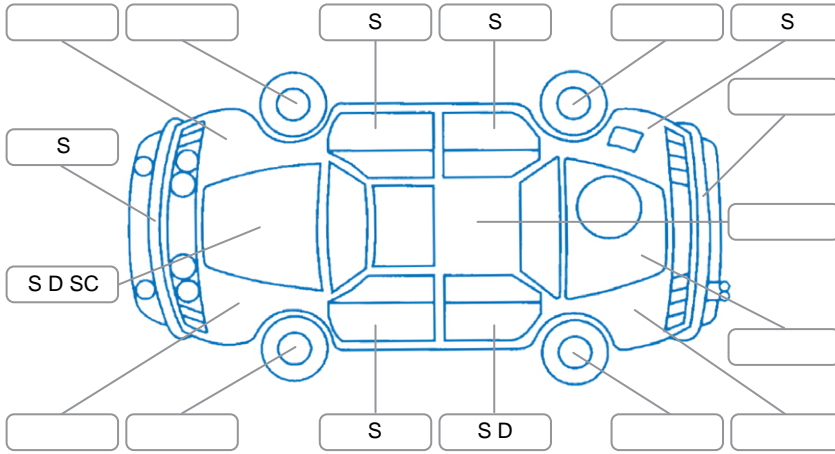

Key

S = Scratch R = Rust C = Crack * = Decals W = Significant scuffs
 D = Dent PT = Paint defect P = Pin dent SC = Stone Chips

Note: some defects and blemishes may not be displayed in the diagram

Body Inspection Comments

Windscreen crack in CVA.
 RH head lamp scratch.

Conditions During Body Inspection Dry

Under Carriage and Under Bonnet Inspection Comments

4Wheel drive.
 Engine oil leaks.

Interior Comments

Seats:	Good
Carpets:	Good
Panels:	Good
Dashboard:	Good