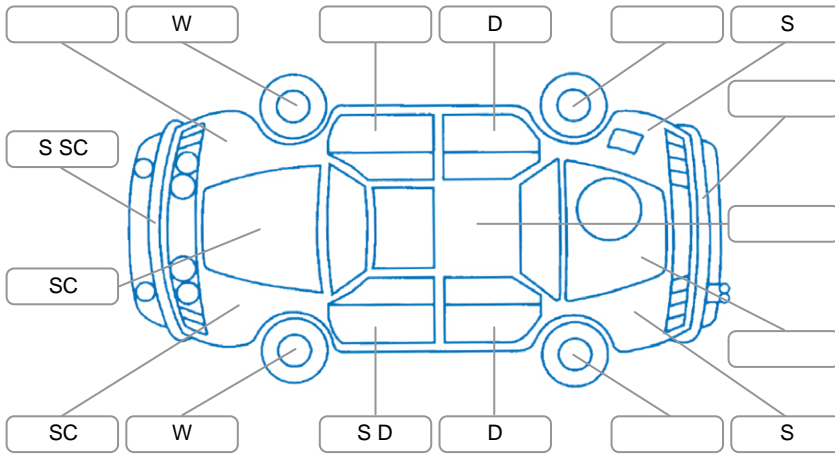

Report ID:	25,914,547	Version:	2
Created:	12 May 2026		

Make:	Ford	Model:	Ranger
Body Style:	Utility	Year:	2022
Rego No.:	PEU382	Rego Expiry:	27 Oct 2026
WoF Expiry:	24 Apr 2027	Odometer:	68,023 Kms
Good No.:	25914547	VIN:	MPBUMFF60NX391617
Next Service:	73531	Service History:	Yes

**Key**  
 S = Scratch    R = Rust    C = Crack    \* = Decals    W = Significant scuffs  
 D = Dent    PT = Paint defect    P = Pin dent    SC = Stone Chips

Note: some defects and blemishes may not be displayed in the diagram