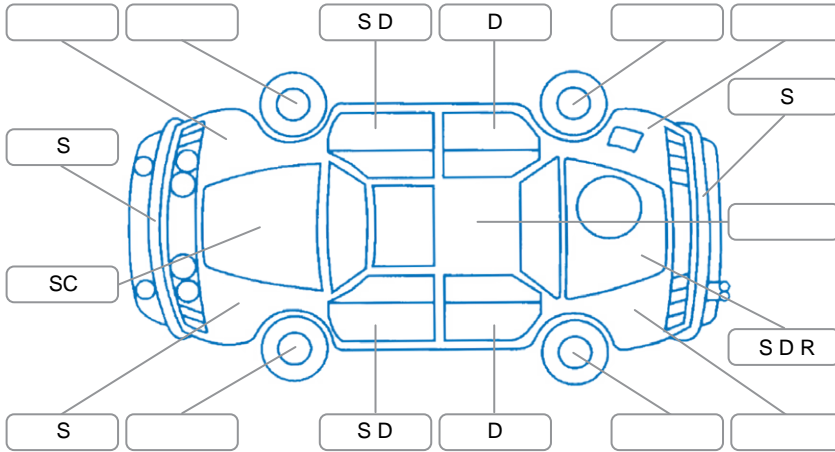

### Key

S = Scratch    R = Rust    C = Crack    \* = Decals    W = Significant scuffs  
 D = Dent    PT = Paint defect    P = Pin dent    SC = Stone Chips

Note: some defects and blemishes may not be displayed in the diagram

### Body Inspection Comments

LF tyre outside edge torn.

Conditions During Body Inspection

Dry