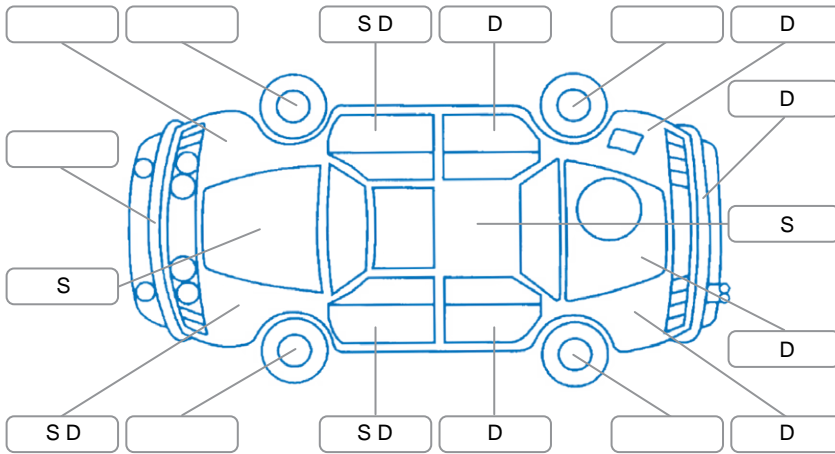

Report ID:	25,914,497	Version:	1
Created:	08 May 2026		

Make:	Mazda	Model:	Bt-50
Body Style:	Utility	Year:	2019
Rego No.:	MKH89	Rego Expiry:	17 Jun 2026
WoF Expiry:	16 Sep 2026	Odometer:	118,652 Kms
Good No.:	25914497	VIN:	MMOUR0YG100008482
Next Service:	125,000 kms	Service History:	Yes

Key

S = Scratch R = Rust C = Crack * = Decals W = Significant scuffs
 D = Dent PT = Paint defect P = Pin dent SC = Stone Chips

Note: some defects and blemishes may not be displayed in the diagram

Body Inspection Comments