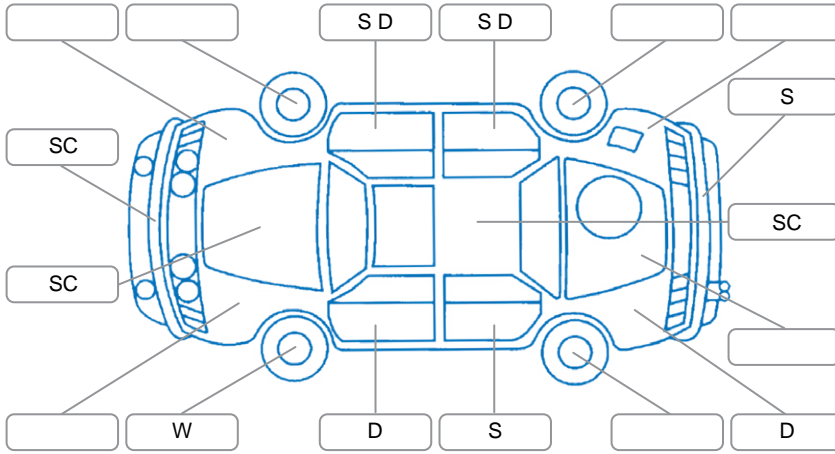

Report ID:	25,914,484	Version:	1
Created:	13 May 2026		

Make:	Mitsubishi	Model:	Eclipse Cross
Body Style:	SUV	Year:	2022
Rego No.:	NUM297	Rego Expiry:	16 Feb 2027
WoF Expiry:	05 Feb 2027	Odometer:	47,826 Kms
Good No.:	25914484	VIN:	JMFXDGL3WNZ001546
Next Service:	60597	Service History:	Yes

Key

S = Scratch R = Rust C = Crack * = Decals W = Significant scuffs
 D = Dent PT = Paint defect P = Pin dent SC = Stone Chips

Note: some defects and blemishes may not be displayed in the diagram

Body Inspection Comments

Tailgate seal damage.

Conditions During Body Inspection

Dry

Under Carriage and Under Bonnet Inspection Comments

4Wheel drive.

Interior Comments

Seats:	Good
Carpets:	Driver side torn.
Panels:	Good
Dashboard:	Good