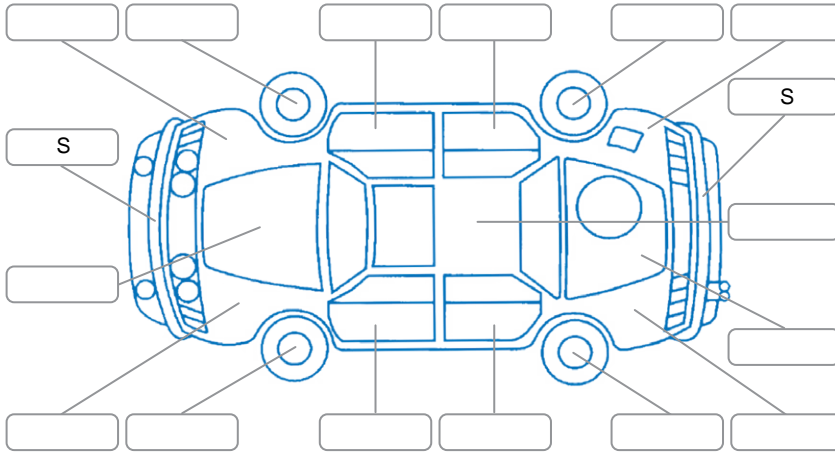

Report ID:	25,914,445	Version:	2
Created:	08 Jun 2026		

Make:	Toyota	Model:	Noah
Body Style:	Wagon	Year:	2017
Rego No.:	RBQ937	Rego Expiry:	24 Jul 2026
WoF Expiry:	27 Mar 2027	Odometer:	125,983 Kms
Good No.:	25914445	VIN:	7AT0H64NX24233757
Next Service:	135000	Service History:	No

Key
 S = Scratch R = Rust C = Crack * = Decals W = Significant scuffs
 D = Dent PT = Paint defect P = Pin dent SC = Stone Chips

Note: some defects and blemishes may not be displayed in the diagram

Body Inspection Comments