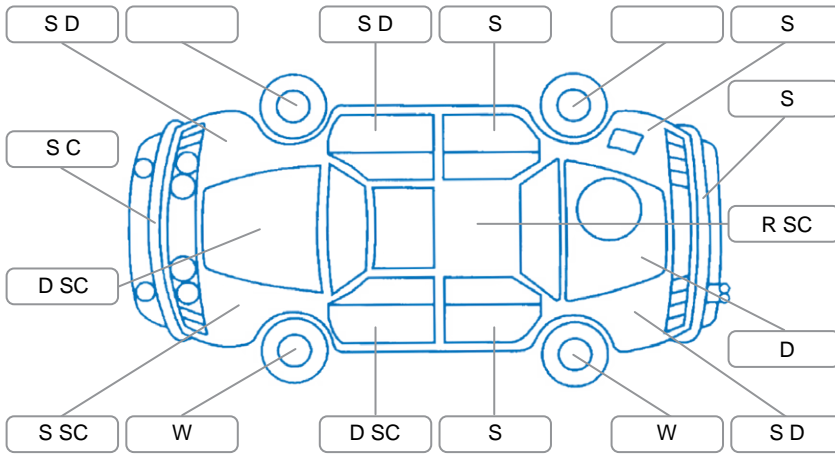

Key

S = Scratch R = Rust C = Crack * = Decals W = Significant scuffs
 D = Dent PT = Paint defect P = Pin dent SC = Stone Chips

Note: some defects and blemishes may not be displayed in the diagram

Body Inspection Comments

Front right door check strap is broken.

Conditions During Body Inspection

Dry

Under Carriage and Under Bonnet Inspection Comments

4Wheel drive.

Interior Comments

Seats: Good

Carpets: Good

Panels: Good

Dashboard: Good

General Comments

Road Conditions During Test Drive

Dry

Engine Timing Mechanism

Timing Chain

Evidence of Cam Belt Replacement