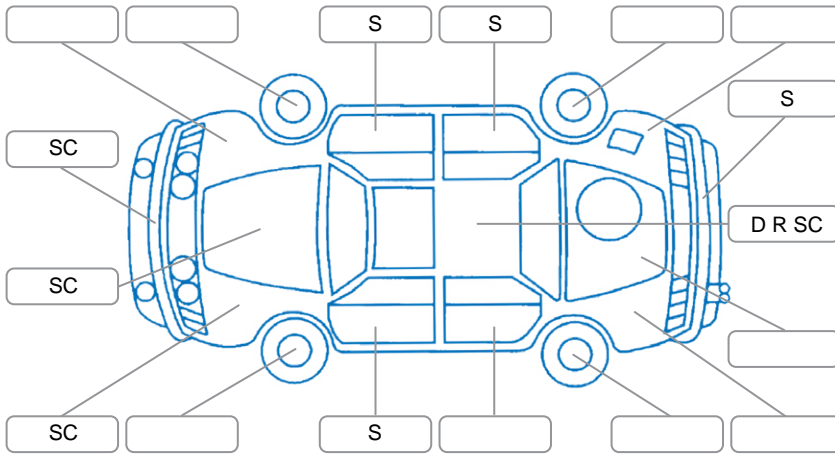

Key
 S = Scratch R = Rust C = Crack * = Decals W = Significant scuffs
 D = Dent PT = Paint defect P = Pin dent SC = Stone Chips

Note: some defects and blemishes may not be displayed in the diagram

Body Inspection Comments

Conditions During Body Inspection	Dry
-----------------------------------	-----

Under Carriage and Under Bonnet Inspection Comments

4Wheel drive.

Interior Comments

Seats:	Good
Carpets:	Good
Panels:	Good
Dashboard:	Good