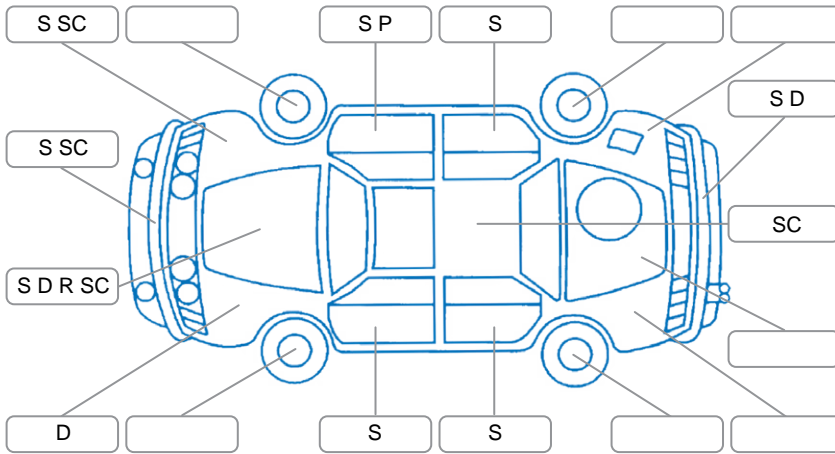

**Key**  
 S = Scratch    R = Rust    C = Crack    \* = Decals    W = Significant scuffs  
 D = Dent    PT = Paint defect    P = Pin dent    SC = Stone Chips

Note: some defects and blemishes may not be displayed in the diagram

### Body Inspection Comments

RR door interior seal torn

Conditions During Body Inspection

Dry