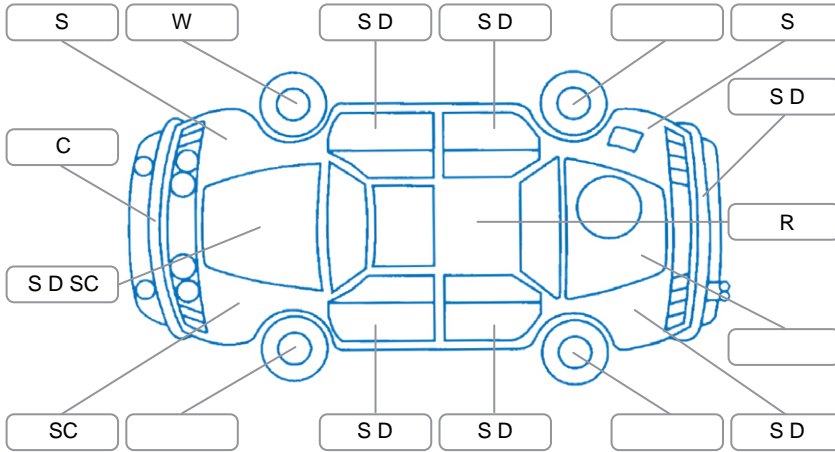

Report ID:	25,914,341	Version:	1
Created:	15 May 2026		

Make:	Nissan	Model:	Qashqai
Body Style:	SUV	Year:	2021
Rego No.:	NQZ197	Rego Expiry:	21 Jun 2026
WoF Expiry:	23 Sep 2026	Odometer:	137,630 Kms
Good No.:	25914341	VIN:	SJNFBAJ11A2993889
Next Service:	149,000 kms	Service History:	No

Key

S = Scratch R = Rust C = Crack * = Decals W = Significant scuffs
 D = Dent PT = Paint defect P = Pin dent SC = Stone Chips

Note: some defects and blemishes may not be displayed in the diagram

Body Inspection Comments

Stone chips in windscreen

Conditions During Body Inspection

Dry

Under Carriage and Under Bonnet Inspection Comments

Fwd

Interior Comments

Seats:	Good
Carpets:	Good
Panels:	Tailgate interior trim scratches
Dashboard:	Good