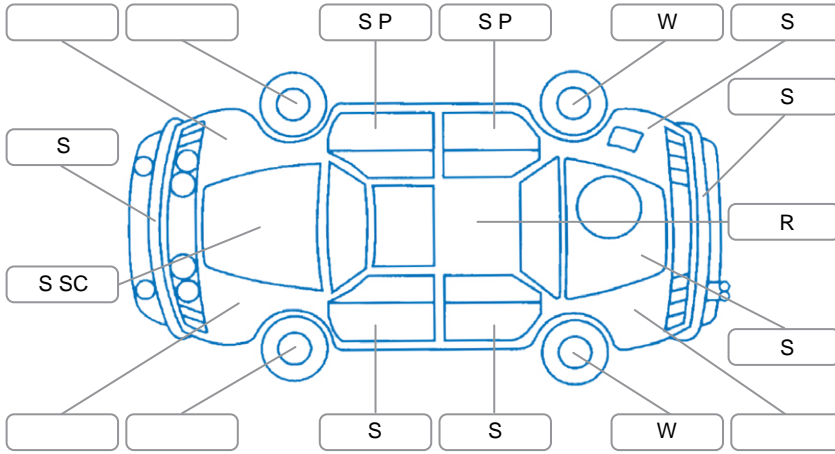

Report ID:	25,914,325	Version:	1
Created:	07 May 2026		

Make:	Mazda	Model:	CX-5
Body Style:	SUV	Year:	2016
Rego No.:	KEK379	Rego Expiry:	09 Aug 2026
WoF Expiry:	04 Nov 2026	Odometer:	208,015 Kms
Good No.:	25914325	VIN:	JM0KE103200389108
Next Service:	214,000 kms	Service History:	No

Key

S = Scratch R = Rust C = Crack * = Decals W = Significant scuffs
 D = Dent PT = Paint defect P = Pin dent SC = Stone Chips

Note: some defects and blemishes may not be displayed in the diagram

Body Inspection Comments

FR door hinge creaking
 Boot seal torn

Conditions During Body Inspection

Dry

Under Carriage and Under Bonnet Inspection Comments

Awd

Interior Comments

Seats:	Good
Carpets:	Good
Panels:	Tailgate trim scratches
Dashboard:	Steering wheel worn