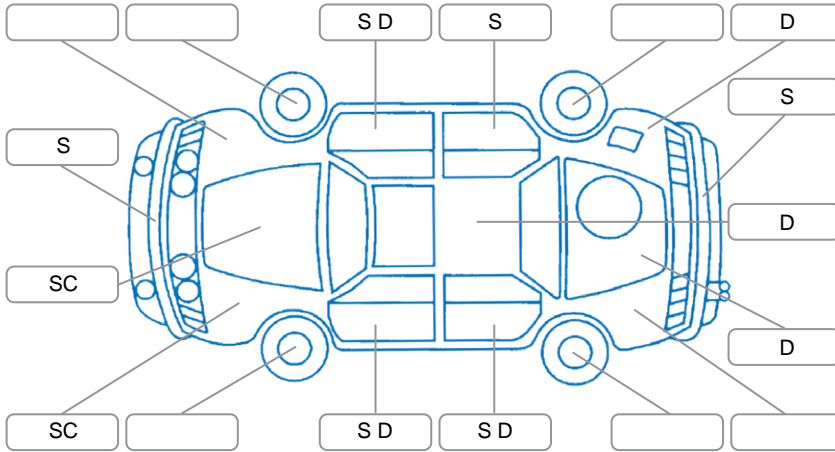

Key

S = Scratch R = Rust C = Crack * = Decals W = Significant scuffs
 D = Dent PT = Paint defect P = Pin dent SC = Stone Chips

Note: some defects and blemishes may not be displayed in the diagram

Body Inspection Comments

Roof rack key mis.

Conditions During Body Inspection

Dry

Under Carriage and Under Bonnet Inspection Comments

4Wheel drive.

Interior Comments

Seats:	Good
Carpets:	Good
Panels:	Good
Dashboard:	Good

General Comments