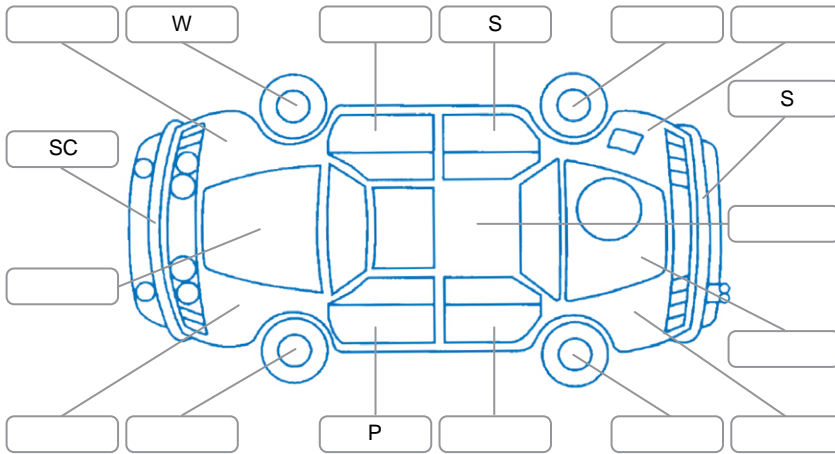

Report ID:	25,914,302	Version:	3
Created:	14 May 2026		

Make:	Toyota	Model:	Highlander
Body Style:	SUV	Year:	2021
Rego No.:	RTP162	Rego Expiry:	19 Jun 2026
WoF Expiry:	30 Dec 2026	Odometer:	137,932 Kms
Good No.:	25914302	VIN:	5TDLB3CH80S067176
Next Service:	152500	Service History:	Yes

**Key**  
 S = Scratch    R = Rust    C = Crack    \* = Decals    W = Significant scuffs  
 D = Dent    PT = Paint defect    P = Pin dent    SC = Stone Chips

Note: some defects and blemishes may not be displayed in the diagram