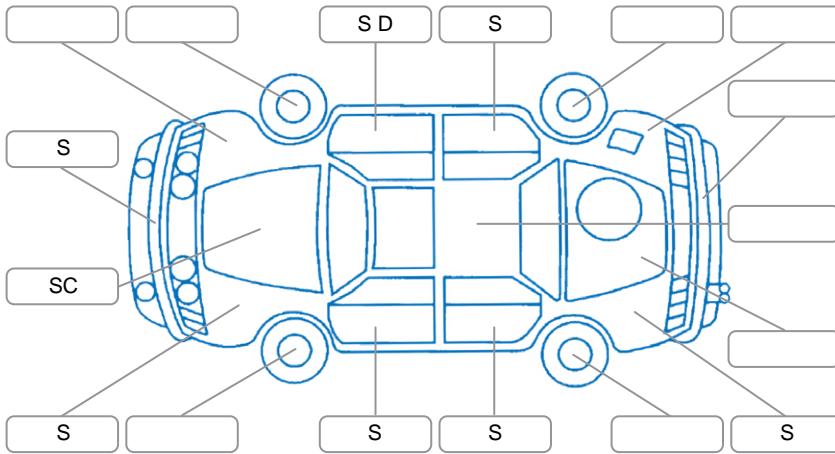

Report ID:	25,914,292	Version:	1
Created:	08 May 2026		

Make:	Nissan	Model:	Navara
Body Style:	Utility	Year:	2024
Rego No.:	QQJ914	Rego Expiry:	30 May 2027
WoF Expiry:	10 May 2027	Odometer:	31,392 Kms
Good No.:	25914292	VIN:	MNTCBAD23A0006112
Next Service:	35000	Service History:	No

**Key**  
 S = Scratch    R = Rust    C = Crack    \* = Decals    W = Significant scuffs  
 D = Dent    PT = Paint defect    P = Pin dent    SC = Stone Chips

Note: some defects and blemishes may not be displayed in the diagram