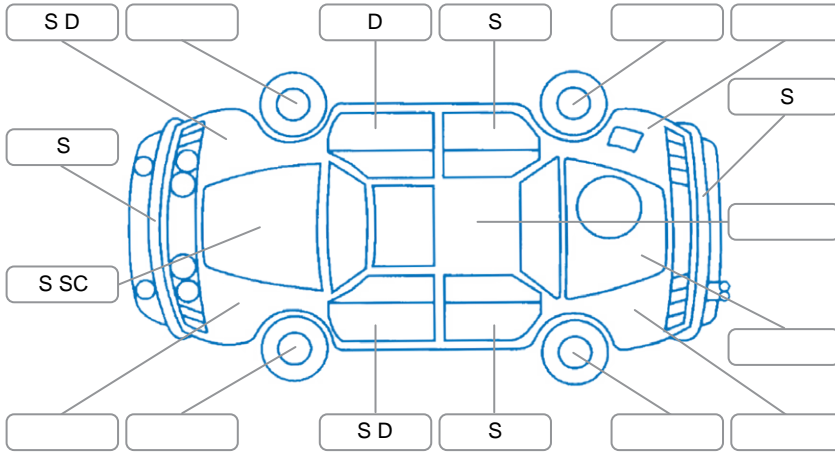

Report ID:	25,914,244	Version:	3
Created:	15 May 2026		

Make:	KIA	Model:	Carnival
Body Style:	People Mover	Year:	2022
Rego No.:	PCU24	Rego Expiry:	18 Jul 2026
WoF Expiry:	13 Apr 2027	Odometer:	87,273 Kms
Good No.:	25914244	VIN:	KNANB81BMN6182117
Next Service:	95000	Service History:	Yes

Key

S = Scratch R = Rust C = Crack * = Decals W = Significant scuffs
 D = Dent PT = Paint defect P = Pin dent SC = Stone Chips

Note: some defects and blemishes may not be displayed in the diagram

Body Inspection Comments

Tailgate seal torn.

Conditions During Body Inspection

Dry

Under Carriage and Under Bonnet Inspection Comments

2Wheel drive.

Interior Comments

Seats: Good

Carpets: Good

Panels: Good

Dashboard: Good

General Comments

Road Conditions During Test Drive

Dry

Engine Timing Mechanism

Cambelt

Evidence of Cam Belt Replacement