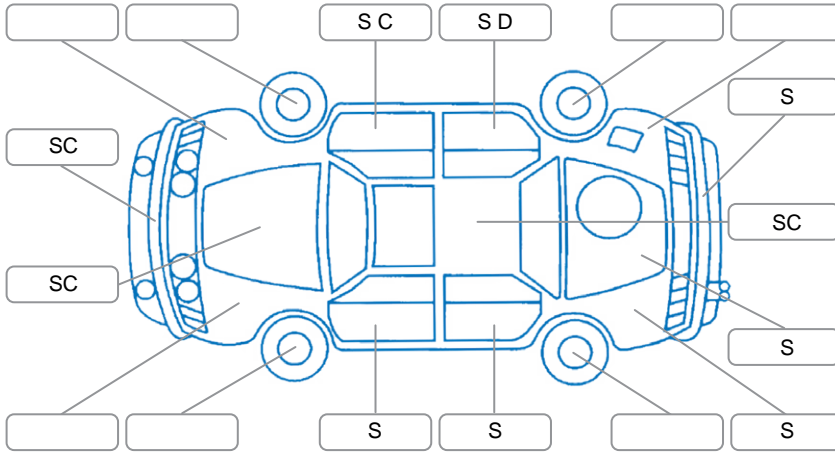

Report ID:	25,914,228	Version:	2
Created:	25 May 2026		

Make:	Ford	Model:	Ranger
Body Style:	Utility	Year:	2023
Rego No.:	PUW632	Rego Expiry:	27 Jun 2026
WoF Expiry:	17 Mar 2027	Odometer:	31,774 Kms
Good No.:	25914228	VIN:	MNACMFF60NW263636
Next Service:	38000	Service History:	Yes

**Key**

S = Scratch    R = Rust    C = Crack    \* = Decals    W = Significant scuffs  
 D = Dent    PT = Paint defect    P = Pin dent    SC = Stone Chips

Note: some defects and blemishes may not be displayed in the diagram