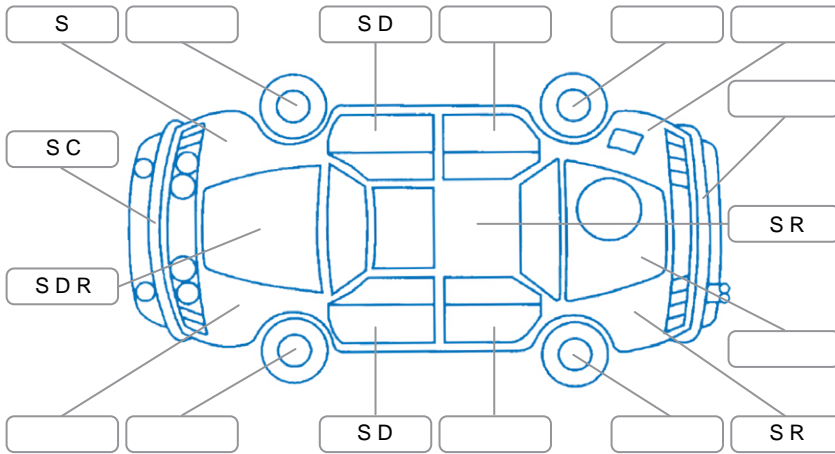

Report ID:	25,914,122	Version:	2
Created:	05 May 2026		

Make:	Mitsubishi	Model:	Triton
Body Style:	Utility	Year:	2018
Rego No.:	LPD249	Rego Expiry:	31 May 2026
WoF Expiry:	30 Sep 2026	Odometer:	236,733 Kms
Good No.:	25914122	VIN:	MMAYYKL10HH029857
Next Service:	240000	Service History:	No

Key

S = Scratch R = Rust C = Crack * = Decals W = Significant scuffs
 D = Dent PT = Paint defect P = Pin dent SC = Stone Chips

Note: some defects and blemishes may not be displayed in the diagram

Body Inspection Comments

4Wheel drive. Engine oil seepage. Power steering pump oil leaks.

Interior Comments

Seats:	Driver side torn.
Carpets:	Good
Panels:	Good
Dashboard:	Average

General Comments

Road Conditions During Test Drive	Dry	
Engine Timing Mechanism	Timing Chain	
Evidence of Cam Belt Replacement	<input type="checkbox"/> Yes <input type="checkbox"/> No	Kms
Inspected by:	Rajesh Mayan	
Published by:	Rajesh Mayan	
Inspection Date:	05 May 2026	