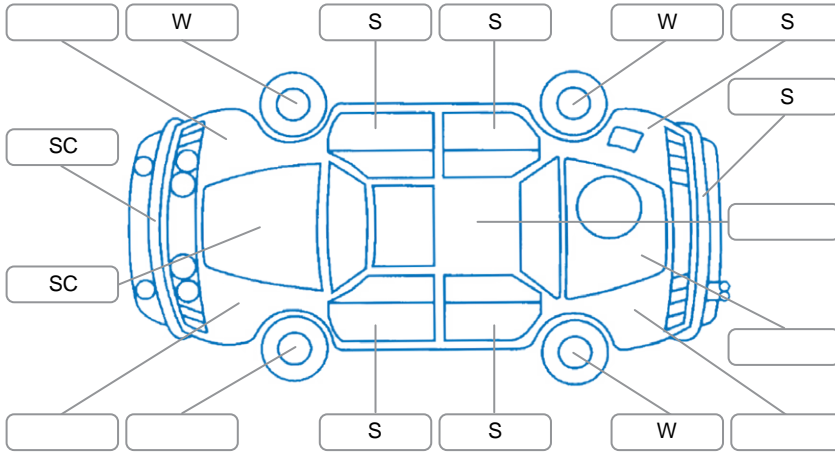

Report ID:	25,914,076	Version:	2
Created:	01 Jul 2026		

Make:	Polestar	Model:	Polestar 2
Body Style:	Hatchback	Year:	2023
Rego No.:	PWM165	Rego Expiry:	12 Oct 2026
WoF Expiry:	31 Mar 2027	Odometer:	85,545 Kms
Good No.:	25914076	VIN:	YSMVSEGA5PL148024
Next Service:	100000	Service History:	No

Key

S = Scratch R = Rust C = Crack * = Decals W = Significant scuffs
 D = Dent PT = Paint defect P = Pin dent SC = Stone Chips

Note: some defects and blemishes may not be displayed in the diagram

Body Inspection Comments